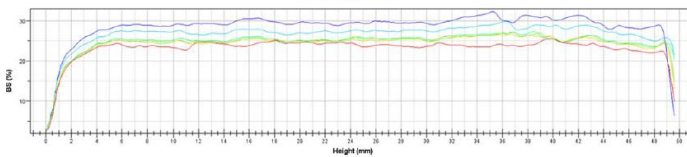

Leading Retail