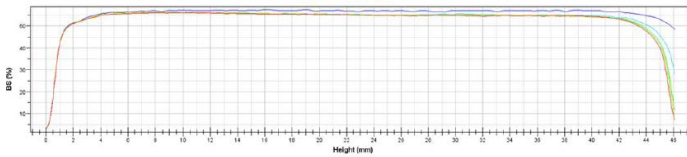

COST / PERFORMANCE

ENVIRONMENT / HEALTH & SAFETY

PERFORMANCE

USES & APPLICATIONS

CK Prototype